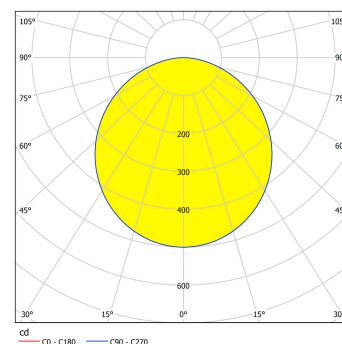

Project _____

Notes _____

Amount _____

Date _____

FUEVA 1 PRO recessed light 64637

PRODUCTSHEET

Technical Information

Material number	64637
Type	recessed light
max. Wattage (1)	16W
Illuminant Type (1)	LED
Lumen with Cover	1420
Kelvin Complete	3000K
Glass/Shade Material	plastic
Function	LED not replaceable
Directional Light	ZZDIRLI_N
Beamangle (in °)	112
Operation Voltage	600mA
Article Length (in mm)	225
Article Width (in mm)	225
Article Height (in mm)	30
Installation Depth (in mm)	40
Protection Degree	IP20
Protection Class	2
Net Weight (in kg)	0.53
Colour Tolerance (LED, SDCM)	3
Enclosure Material	cast metal
Enclosure Colour	satın nickel
lifetime (Lx)	L70
Nominal Lifetime (in h)	50000
Serial name	FUEVA 1 PRO

16W

 2100l
m

 IP20
X205
X205